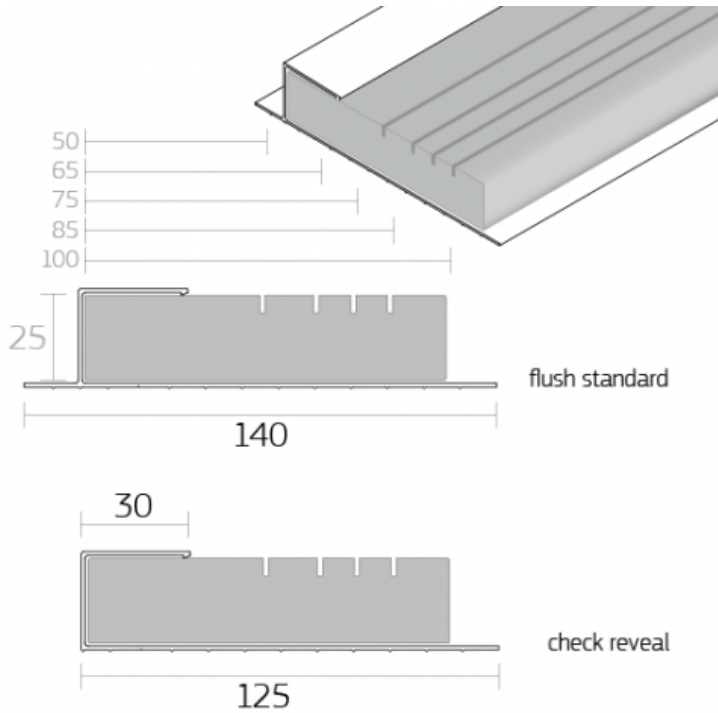

SF MULTICLOSER INSULATED CAVITY CLOSER

<https://quantumprofilesystems.com/en/brands/dacatie/designproduct/sf-multicloser-insulated-cavity-closer/>

Click here to [request a sample](#).

SPECIFICATIONS

Fire Rated	No
Check Reveal	Yes
Available	
Frame Former	No
Profile	
1st fix	No
2nd fix	Yes
Minimum Cavity width	50
Maximum Cavity width	100
Lengths	2.4M
Additional Key Features	/ Economic and versatile on site (easily trimmed) / One profile suits 5 cavity widths - insulation trimmed on site / Complies with new Part L Building